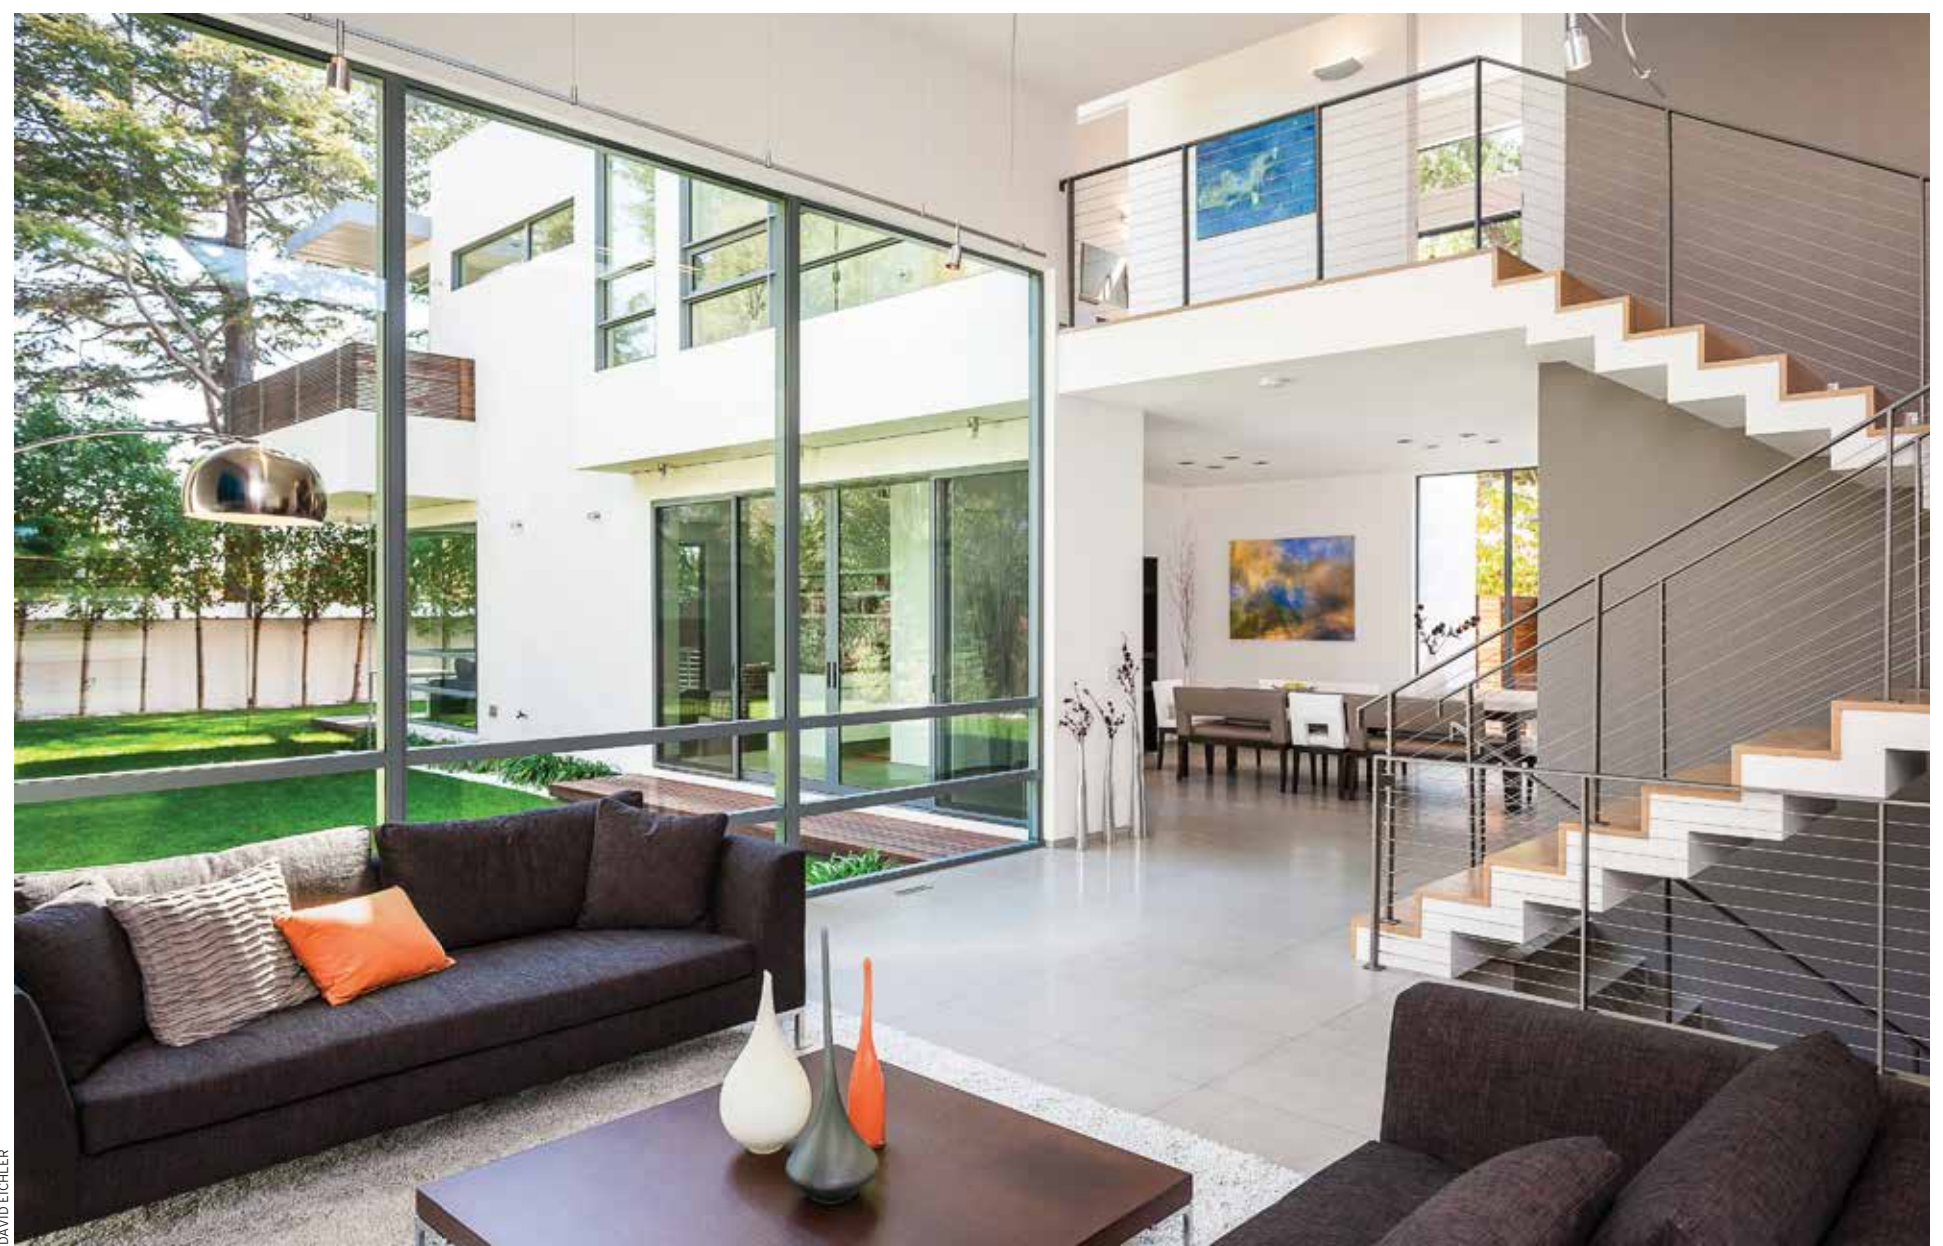

**LIGHT INFUSED** Modern living room and dining room in Palo Alto share an open, light-filled floor plan featuring natural stone from Israel on the floors. Gray and white walls offer a neutral backdrop for visually arresting artwork.

DAVID EICHLER

**OPEN ACCESS** MAYDAN ARCHITECTS, PALO ALTO | Modern living room and dining room in Palo Alto share an open, light-filled floor plan featuring natural stone from Israel on the floors. Gray and white walls offer a neutral backdrop for visually arresting artwork.

**AIR SUPPLY** Modern living room and dining room in Palo Alto share an open, light-filled floor plan featuring natural stone from Israel on the floors. Gray and white walls offer a neutral backdrop for visually arresting artwork.